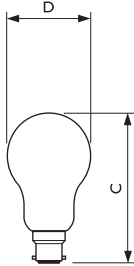

EcoClassic A55

New generation halogen-technology lamp to replace the standard GLS bulb. Offering the same shape, size, and dimming functions.

Product ID	C	D
A55	95.5	55

Dimensions in mm

EcoClassic A55 Clear

Shortcode	Wattage (W)	Cap Base	Voltage	Luminous Flux Lamp (lm)	Average Lifetime (hrs)	Colour Temperature (K)	Colour	Carton Quantity
ECO28WE27A55CL	28	E27	240	340	2000	2900	Clear	100
ECO28WB22A55CL	28	B22	240	340	2000	2900	Clear	100
ECO42WE27A55CL	42	E27	240	630	2000	2900	Clear	100
ECO42WB22A55CL	42	B22	240	630	2000	2900	Clear	100
ECO53WE27A55CL	53	E27	240	850	2000	2900	Clear	100
ECO53WB22A55CL	53	B22	240	850	2000	2900	Clear	100
ECO70WB22A55CL	70	B22	240	1200	2000	2900	Clear	100
ECO70WE27A55CL	70	E27	240	1200	2000	2900	Clear	100